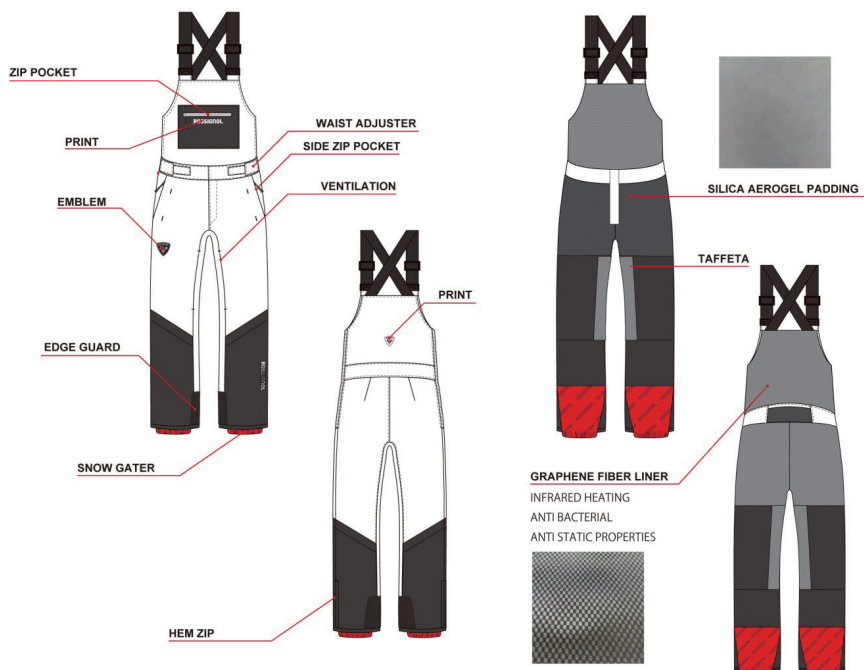

ASIAN FIT TECHNOLOGIES