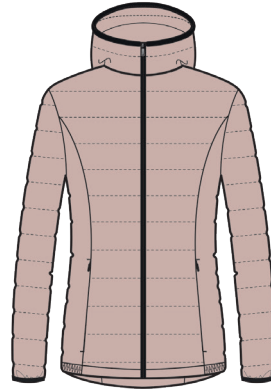

POWDER PINK 337

XS-S-M-L-XL

W ROSSI JKT
RLJWL34
¥36,000(税込¥39,600)