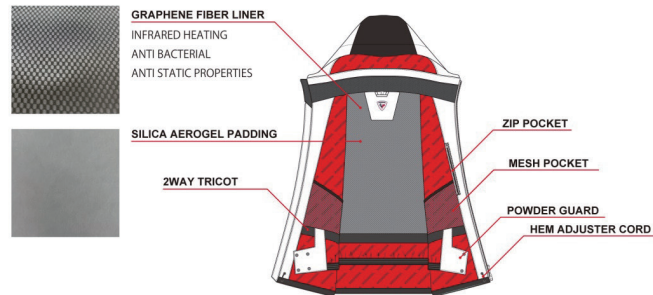

ASIAN FIT TECHNOLOGIES