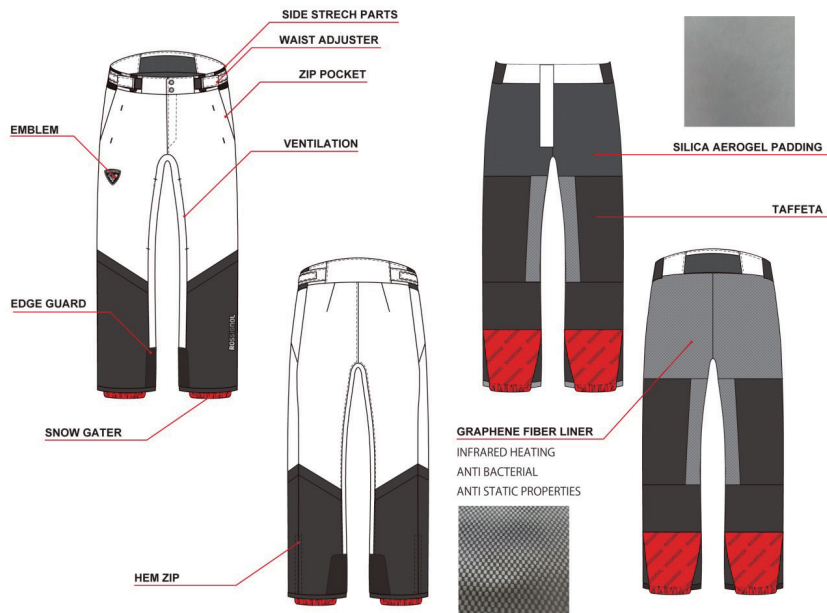

ASIAN FIT TECHNOLOGIES