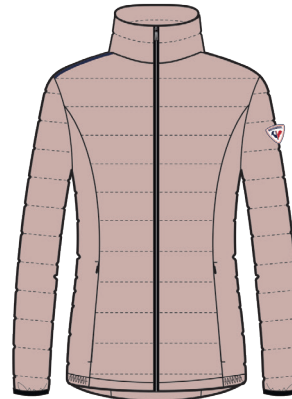

POWDER PINK 337

XS-S-M-L-XL

W ROSSI VEST
RLJWL35
¥32,000(税込¥35,200)